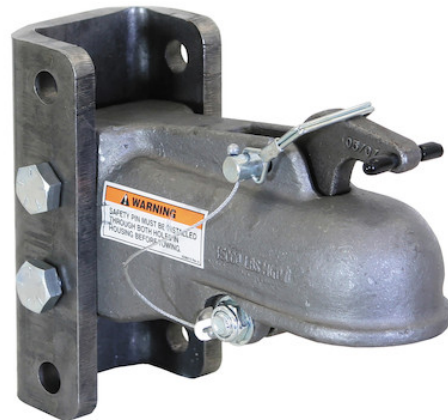

COUPLER, 2-5/16in ASSY W/3 POS CHANNEL

Buyers Part Number: 0091553

Buyers Products Cast Coupler with 3 Position Channel features easy operation and gives you greater height flexibility for leveling your trailer.

- Added flexibility in coupler height for leveling your trailer.
- Easy one-hand latch operation.
- Tough, sturdy cast steel construction.
- Keep coupler conveniently pinned open while coupling the trailer.

Specifications

Ball Diameter	2-5/16"	Channel Depth	2.44"
Channel Height	7.63"	Channel Thickness	.500"
Channel Width	2.94"	Class	Class V
Color	None	Coupler Style	Adjustable
Finish	Plain	Material	Cast Steel
Maximum Gross Trailer Weight (M.G.T.W.)	15000 lb	Mount Style	Bolt-on
Mounting Hole Diameter	0.656"	Mounting Hole Pattern	Vertical
Mounting Holes Center to Center	2.000"	Shipping Weight	21.5 lb