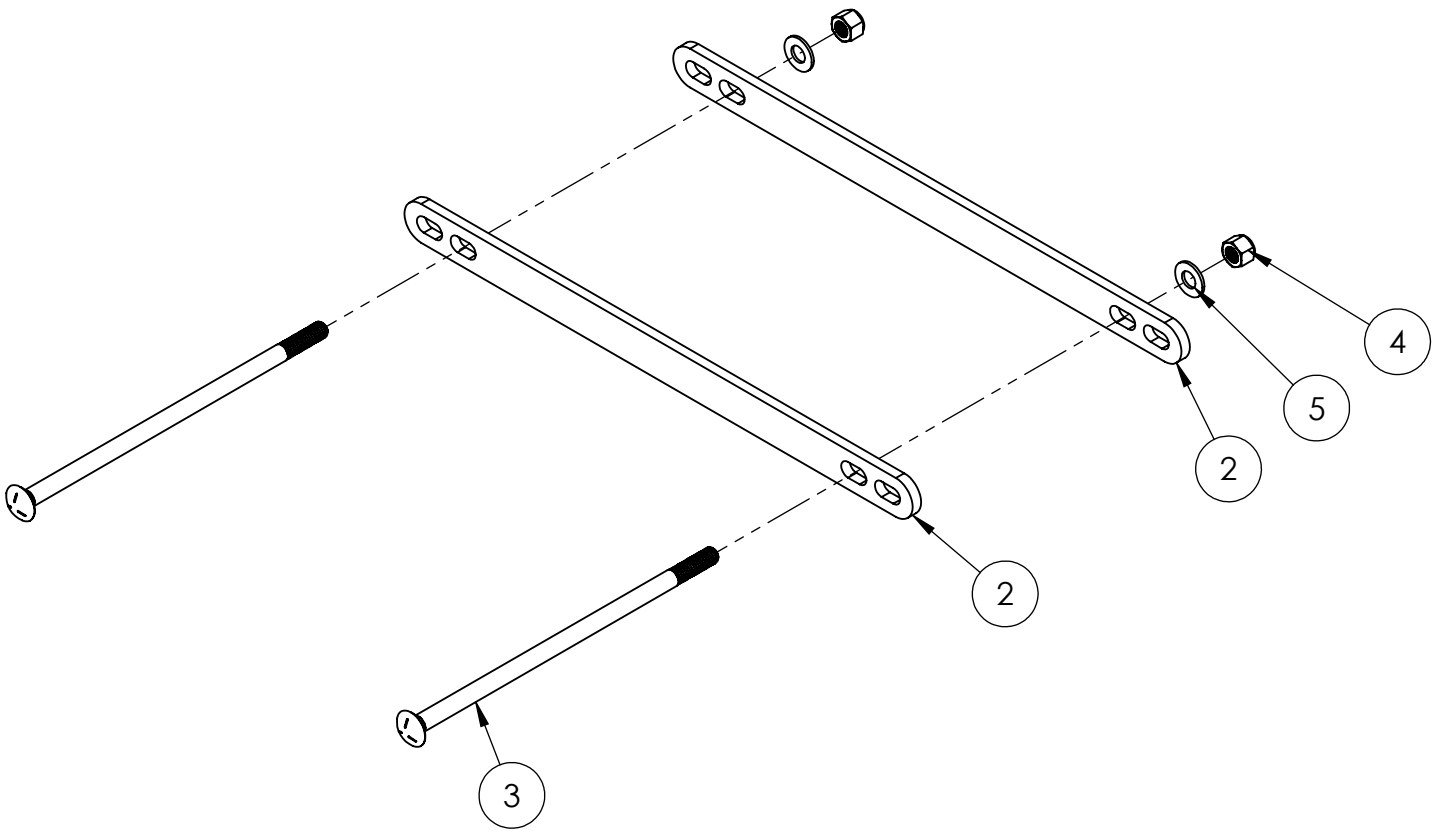

BXR9005

Rotaflex Lockout Kit

Installation Instructions

Please read these Installation Instructions in their entirety prior to installing or operating this equipment.

Have an Adventure
blueox.com 800-228-9289
 facebook.com/blueoxproducts

BXR9005

Rotaflex Lockout Kit

Installation Instructions

Tools Required
9/16" Wrench

Item No.	Part No.	Description	Qty.
1.....	63-4927(not shown).....	Manual Package	1
2.....	101-10679	Rotaflex Lockout Plate	2
3.....	201-1152	3/8"-16 x 9" Carriage Bolt, Grade 5, ZP	2
4.....	202-0090.....	3/8"-16 Hex Nylon Inset Lock Nut, ZP	2
5.....	203-0003.....	3/8" Flat Washer, ZP	2

BXR9005

Rotaflex Lockout Kit

Installation Instructions

1. Place one (1) of the lockout plates behind the front lip and against the front of the pin box.

2. Insert one (1) carriage bolt into each side of the front plate. Feed bolt between pin box and pivot head.

Note: Use holes closest to the pin box for a snug fit against the box.

3. Line up the back lockout plate with the carriage bolts and place against the back of the pin box above lip.

4. Install one (1) flat washer and one (1) lock nut on the back of each of the carriage bolts. Fully tighten lock nuts without stripping the threads.